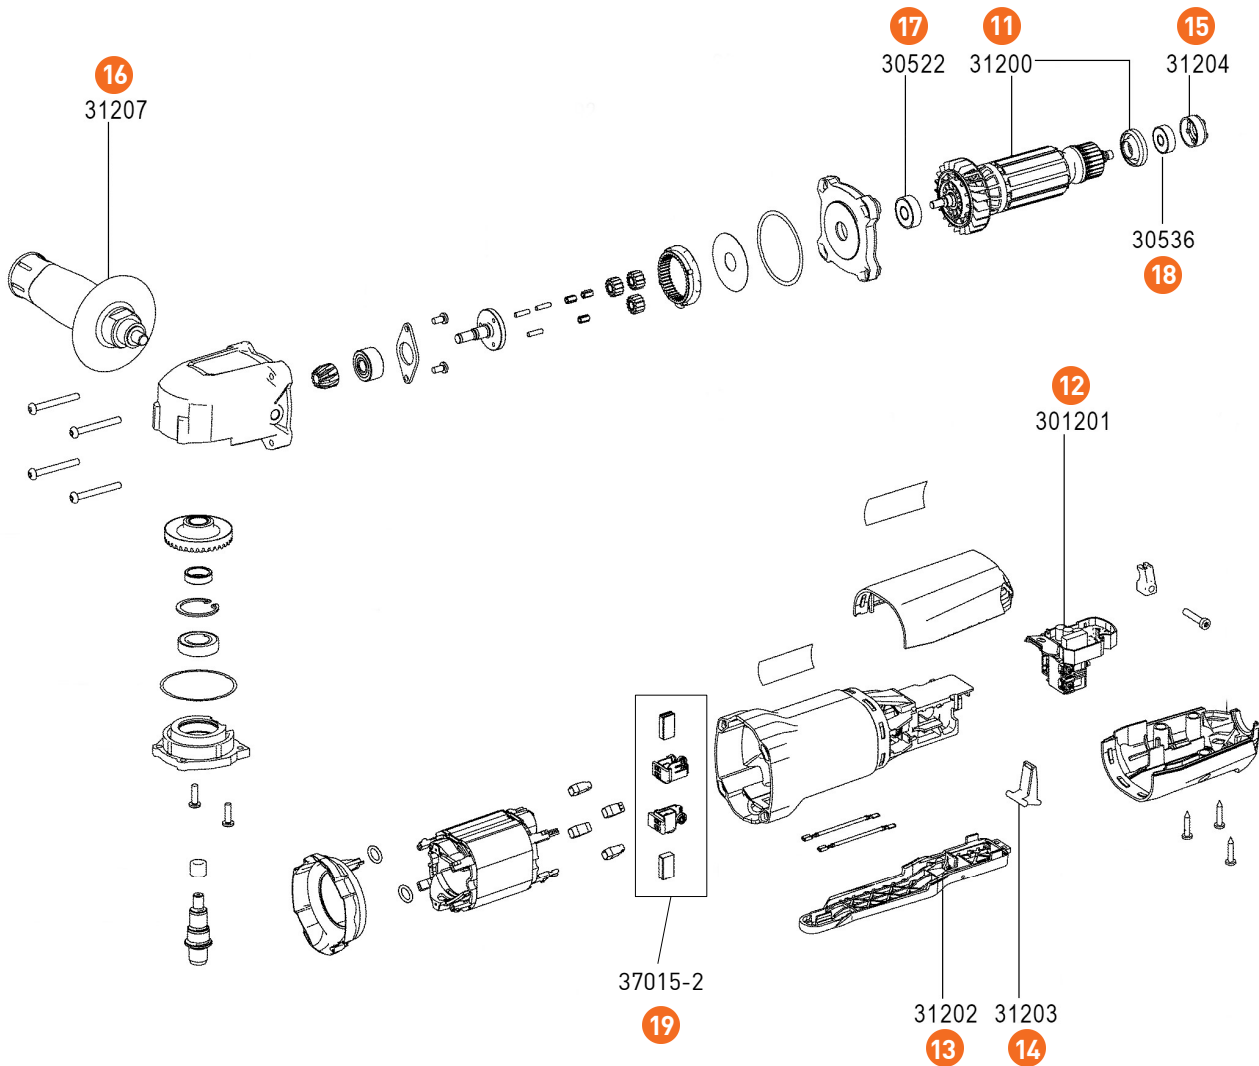

HTROTBPE BRISTLE BLASTER® ELECTRIC DOUBLE (900 W) MOTOR

Drawing #	Factory Item #	BlastOne Part #	Description
11	31200	HTROT31200	Armature Set, 120v
12	31201	HTROT31201	On/Off Switch, 120v
13	31202	HTROT31202	Switch Lever
14	31203	HTROT31203	Pivoting Switch
15	31204	HTROT31204	Rubber Motor Brushing
16	31207	HTROT31207	Anti-Vibration Handle
17	30522	HTROT30522	Motor Ball Bearing, 8 x 22 x 7
18	30536	HTROT30536	Motor Ball Bearing, 6 x 19 x 6
19	37015-2	HTWBT37015	Set of Motor Brushes and Brush Holders, 120v