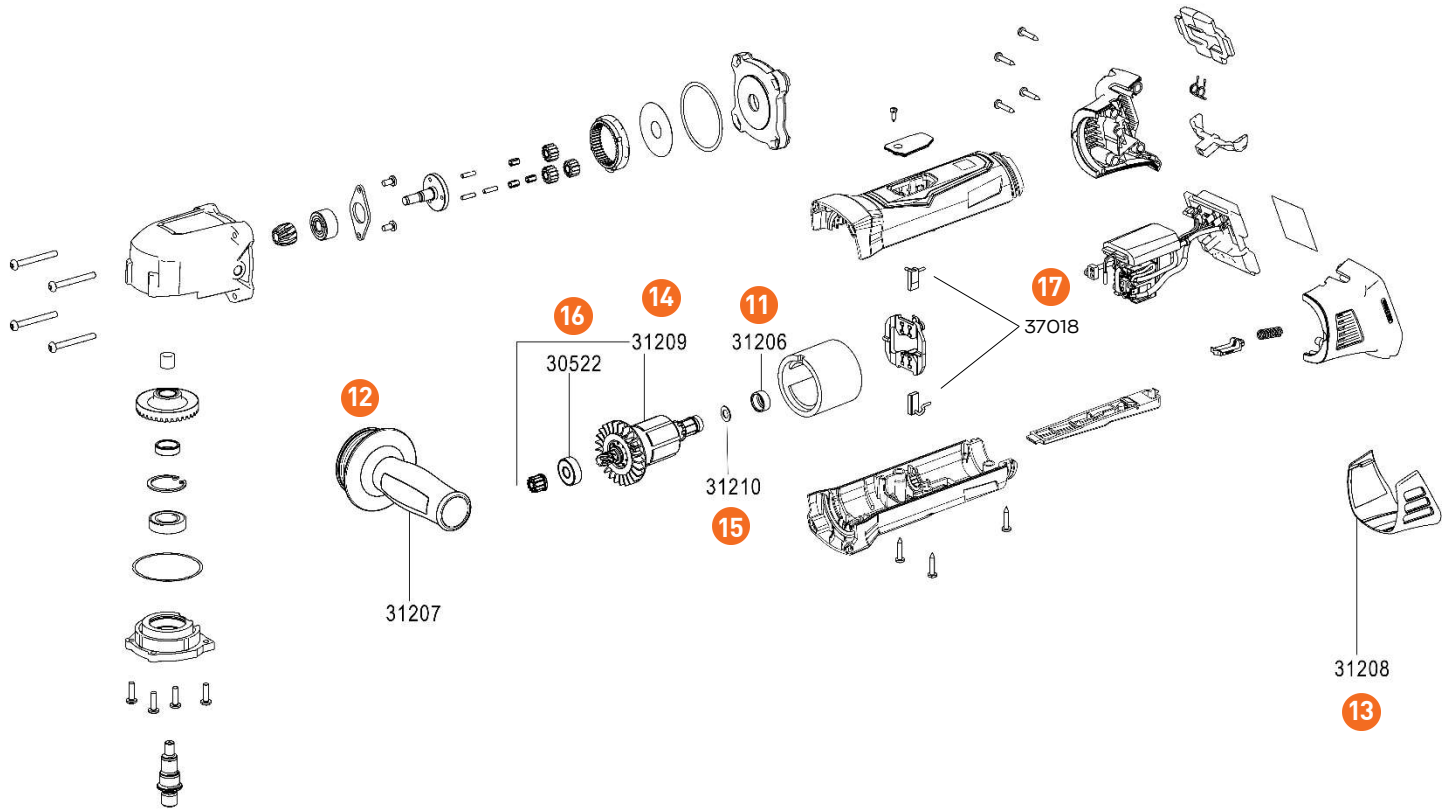

HTROTBPB BRISTLE BLASTER® CORDLESS MOTOR

Drawing #	Factory Item #	BlastOne Part #	Description
11	31206	HTROT31206	Rubber Bushing
12	31207	HTROT31207	Anti-Vibration Handle
13	31208	HTROT31208	Filter, complete
14	31209	HTROT31209	Armature, complete
15	31210	HTROT31210	Washer
16	30522	HTROT30522	Ball Bearing 8 x 22 x 7
17	37018	HTWBT37018	Carbon brushes, pair