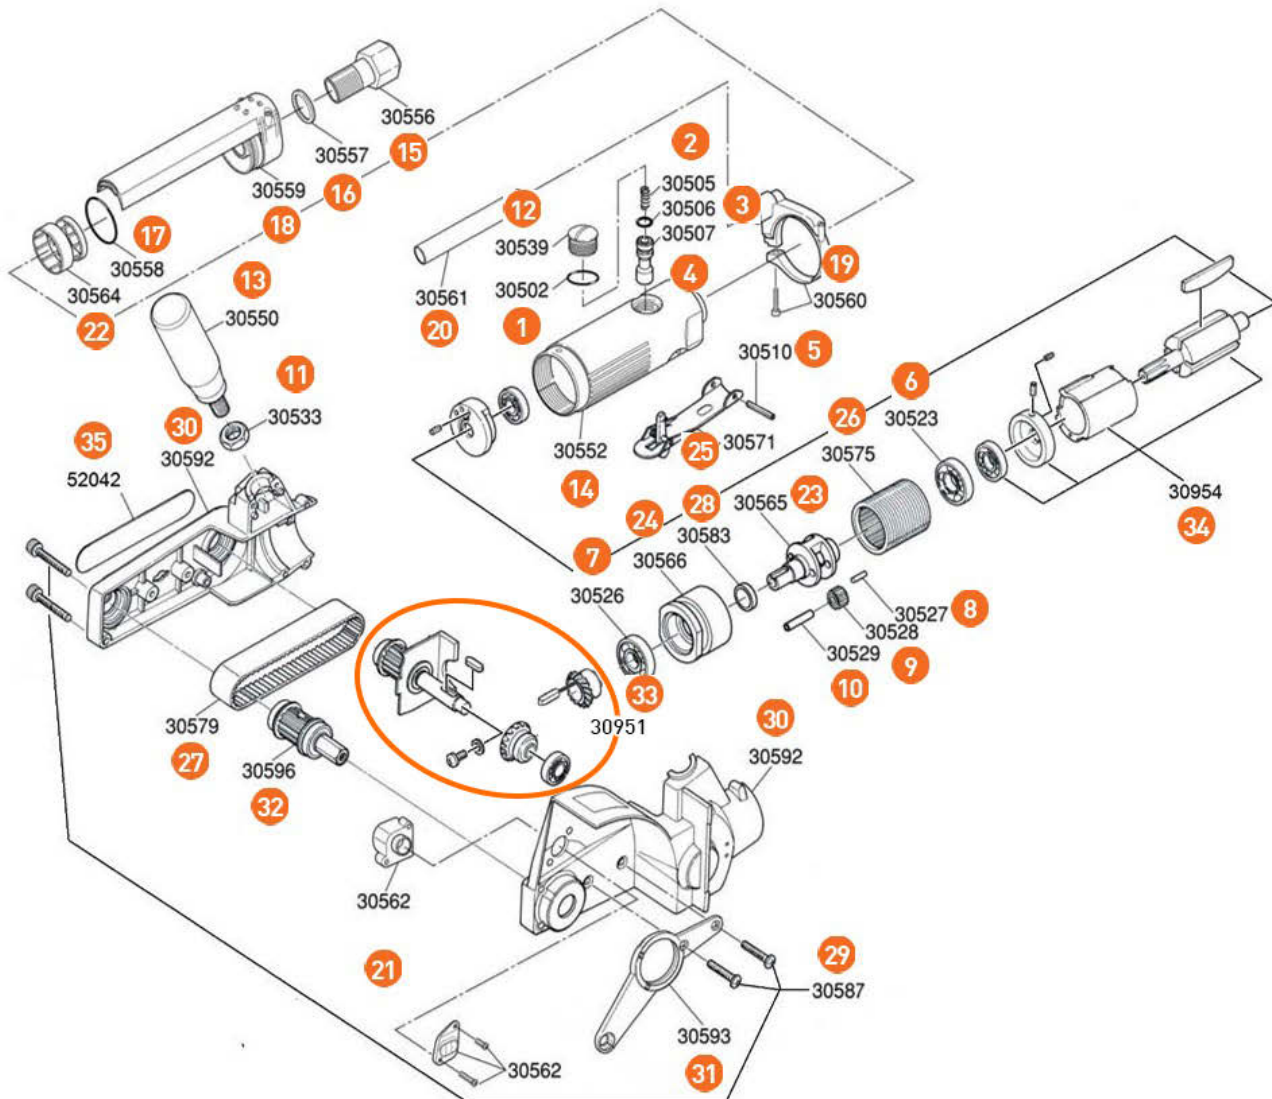

# HTROTBPB BRISTLE BLASTER® ELECTRIC SINGLE (900 W) MOTOR

Drawing #	Factory Item #	BlastOne Part #	Description
11	31200	HTROT31200	Armature Set, 120v
12	31201	HTROT31201	On/Off Switch, 120v
13	31202	HTROT31202	Switch Lever
14	31203	HTROT31203	Pivoting Switch
15	31204	HTROT31204	Rubber Motor Brushing
16	31207	HTROT31207	Anti-Vibration Handle
17	30522	HTROT30522	Motor Ball Bearing, 8 x 22 x 7
18	30536	HTROT30536	Motor Ball Bearing, 6 x 19 x 6
19	37015-2	HTWBT37015	Set of Motor Brushes and Brush Holders, 120v

# HTROTBPED BRISTLE BLASTER® ELECTRIC DOUBLE (900 W) GEAR BOX

Drawing #	Factory Item #	BlastOne Part #	Description
1	ZU-028	HTROTZU028	Protection Cover
2	37001	HTROTBPCOB	Drive Belt
3	37009	HTROT37009	Accelerator Bar Arm
4	37005	HTROT37005	Torx Wrench
5	37006	HTROT37006	Gearbox Housing set
6	37004	HTROT37004	Mounted Output Shaft set
7	37014	HTROT37014	Sleeve Nut
8	37021	HTROT37021	Input Shaft Assembly
9	37010	HTROTZ37010	Screws for Gearbox, Black, Set of 5
10	37011	HTROTZ37011	Screws for Gearbox, Red, Set of 2

# HTROTBPE BRISTLE BLASTER® ELECTRIC DOUBLE (900 W) MOTOR

Drawing #	Factory Item #	BlastOne Part #	Description
11	31200	HTROT31200	Armature Set, 120v
12	31201	HTROT31201	On/Off Switch, 120v
13	31202	HTROT31202	Switch Lever
14	31203	HTROT31203	Pivoting Switch
15	31204	HTROT31204	Rubber Motor Brushing
16	31207	HTROT31207	Anti-Vibration Handle
17	30522	HTROT30522	Motor Ball Bearing, 8 x 22 x 7
18	30536	HTROT30536	Motor Ball Bearing, 6 x 19 x 6
19	37015-2	HTWBT37015	Set of Motor Brushes and Brush Holders, 120v

# HTROTBPB BRISTLE BLASTER® PNEUMATIC

Drawing #	Factory Item #	BlastOne Part #	Description
1	30502	HTROT30502	O-Ring
2	30505	HTROT30505	Spring
3	30506	HTROT30506	O-Ring
4	30507	HTROT30507	Valve Stem
5	30510	HTROTO30510	Pin
6	30523	HTROTO30523	Ball Bearing
7	30526	HTROTO30526	Ball Bearing
8	30527	HTWBT30527	Pin Set
9	30528	HTWBT30528	Gear Wheel Set