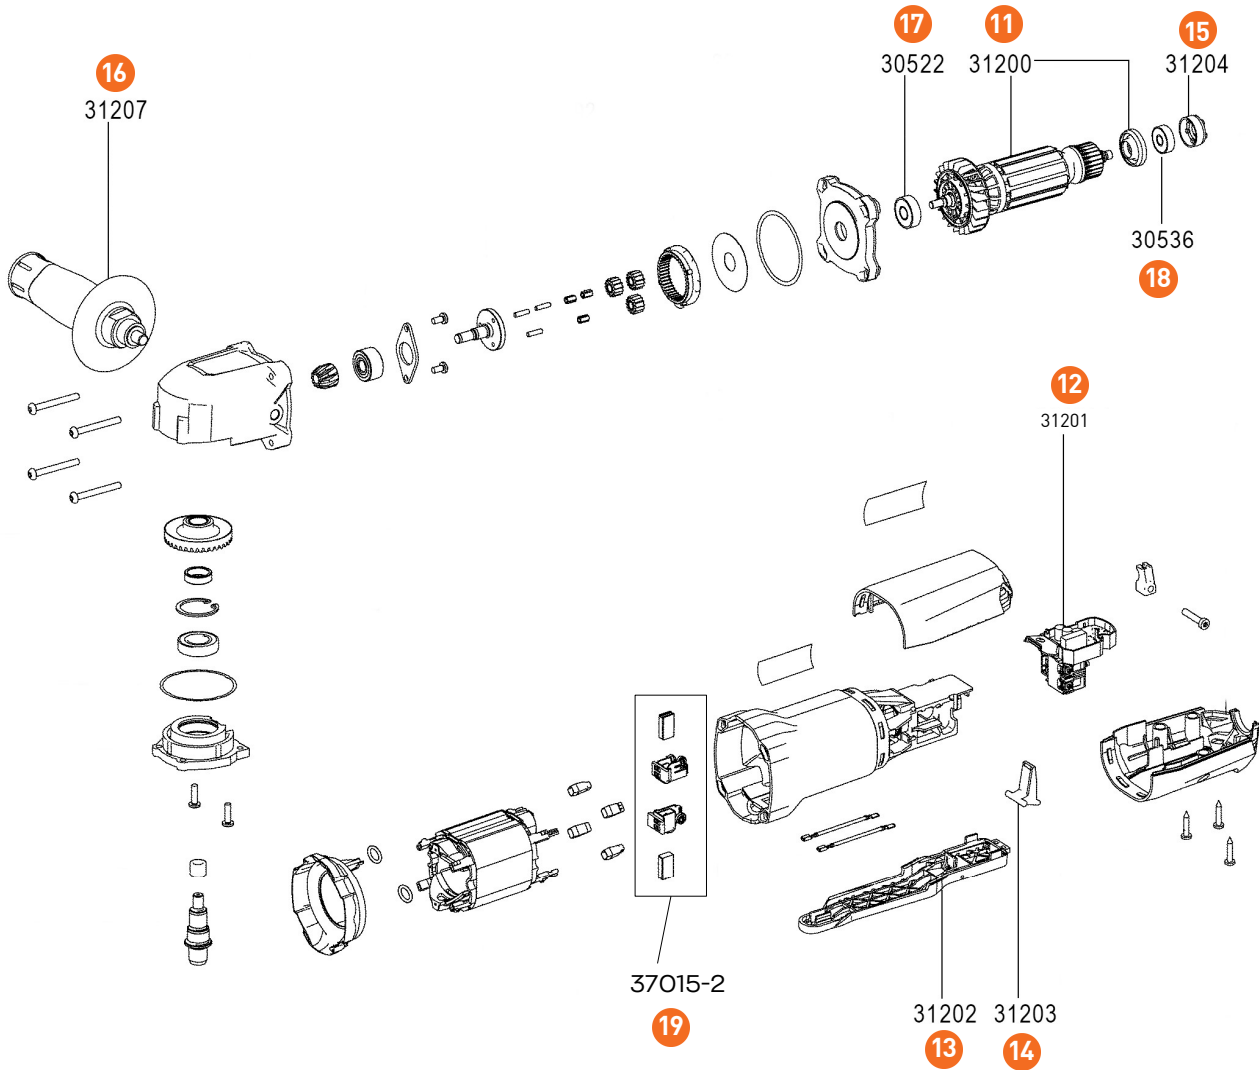

# HTROTBPPE BRISTLE BLASTER® ELECTRIC SINGLE (900 W) GEAR BOX

Drawing #	Factory Item #	BlastOne Part #	Description
1	ZU-029	HTROTZU029	Protection Cover
2	37001	HTROTBPJOB	Drive Belt
3	37008	HTROT37008	Accelerator Bar Arm
4	37005	HTROT37005	Torx Wrench
5	37006	HTROT37006	Gearbox Housing set
6	37004	HTROT37004	Mounted Output Shaft set
7	37014	HTROT37014	Sleeve Nut
8	37021	HTROT37021	Input Shaft Assembly
9	37010	HTROTZ37010	Screws for Gearbox, Black, Set of 5
10	37011	HTROTZ37011	Screws for Gearbox, Red, Set of 2

# HTROTBPB BRISTLE BLASTER® ELECTRIC SINGLE (900 W) MOTOR

Drawing #	Factory Item #	BlastOne Part #	Description
11	31200	HTROT31200	Armature Set, 120v
12	31201	HTROT31201	On/Off Switch, 120v
13	31202	HTROT31202	Switch Lever
14	31203	HTROT31203	Pivoting Switch
15	31204	HTROT31204	Rubber Motor Brushing
16	31207	HTROT31207	Anti-Vibration Handle
17	30522	HTROT30522	Motor Ball Bearing, 8 x 22 x 7
18	30536	HTROT30536	Motor Ball Bearing, 6 x 19 x 6
19	37015-2	HTWBT37015	Set of Motor Brushes and Brush Holders, 120v

# HTROTBPED BRISTLE BLASTER® ELECTRIC DOUBLE (900 W) GEAR BOX

Drawing #	Factory Item #	BlastOne Part #	Description
1	ZU-028	HTROTZU028	Protection Cover
2	37001	HTROTBPCOB	Drive Belt
3	37009	HTROT37009	Accelerator Bar Arm
4	37005	HTROT37005	Torx Wrench
5	37006	HTROT37006	Gearbox Housing set
6	37004	HTROT37004	Mounted Output Shaft set
7	37014	HTROT37014	Sleeve Nut
8	37021	HTROT37021	Input Shaft Assembly
9	37010	HTROTZ37010	Screws for Gearbox, Black, Set of 5
10	37011	HTROTZ37011	Screws for Gearbox, Red, Set of 2

# HTROTBPB BRISTLE BLASTER® PNEUMATIC

Drawing #	Factory Item #	BlastOne Part #	Description
1	30502	HTROT30502	O-Ring
2	30505	HTROT30505	Spring
3	30506	HTROT30506	O-Ring
4	30507	HTROT30507	Valve Stem
5	30510	HTROTO30510	Pin
6	30523	HTROTO30523	Ball Bearing
7	30526	HTROTO30526	Ball Bearing
8	30527	HTWBT30527	Pin Set
9	30528	HTWBT30528	Gear Wheel Set