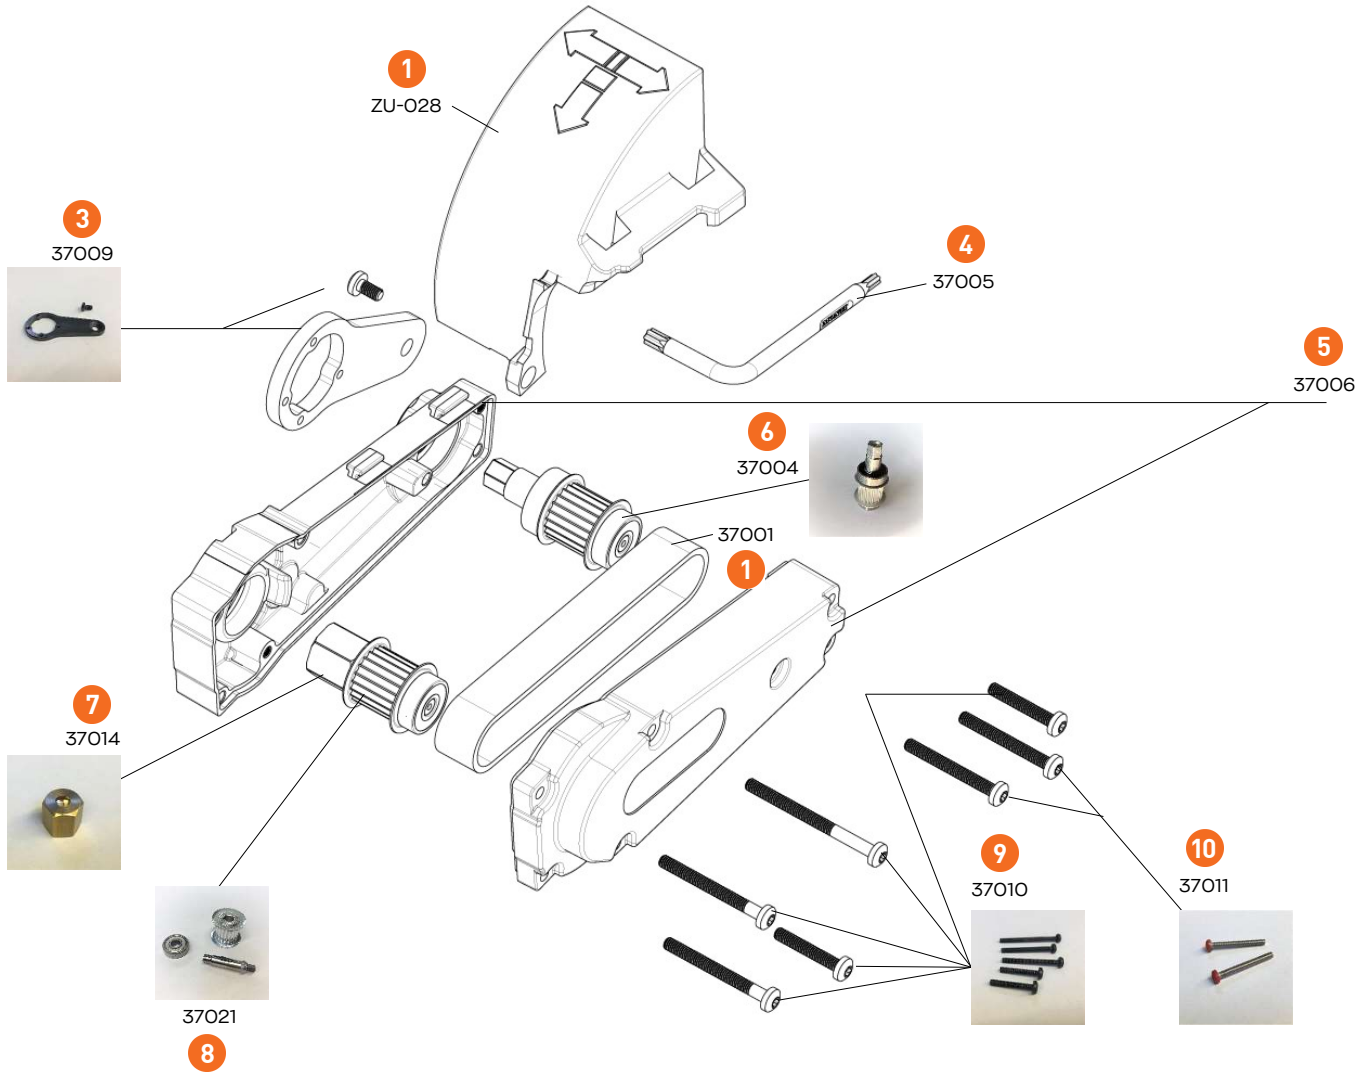

# HTROTBPPE BRISTLE BLASTER® ELECTRIC SINGLE (900 W) GEAR BOX

Drawing #	Factory Item #	BlastOne Part #	Description
1	ZU-029	HTROTZU029	Protection Cover
2	37001	HTROTBPJOB	Drive Belt
3	37008	HTROT37008	Accelerator Bar Arm
4	37005	HTROT37005	Torx Wrench
5	37006	HTROT37006	Gearbox Housing set
6	37004	HTROT37004	Mounted Output Shaft set
7	37014	HTROT37014	Sleeve Nut
8	37021	HTROT37021	Input Shaft Assembly
9	37010	HTROTZ37010	Screws for Gearbox, Black, Set of 5
10	37011	HTROTZ37011	Screws for Gearbox, Red, Set of 2

# HTROTBPB BRISTLE BLASTER® ELECTRIC SINGLE (900 W) MOTOR

Drawing #	Factory Item #	BlastOne Part #	Description
11	31200	HTROT31200	Armature Set, 120v
12	31201	HTROT31201	On/Off Switch, 120v
13	31202	HTROT31202	Switch Lever
14	31203	HTROT31203	Pivoting Switch
15	31204	HTROT31204	Rubber Motor Brushing
16	31207	HTROT31207	Anti-Vibration Handle
17	30522	HTROT30522	Motor Ball Bearing, 8 x 22 x 7
18	30536	HTROT30536	Motor Ball Bearing, 6 x 19 x 6
19	37015-2	HTWBT37015	Set of Motor Brushes and Brush Holders, 120v

# HTROTBPED BRISTLE BLASTER® ELECTRIC DOUBLE (900 W) GEAR BOX

Drawing #	Factory Item #	BlastOne Part #	Description
1	ZU-028	HTROTZU028	Protection Cover
2	37001	HTROTBPCOB	Drive Belt
3	37009	HTROT37009	Accelerator Bar Arm
4	37005	HTROT37005	Torx Wrench
5	37006	HTROT37006	Gearbox Housing set
6	37004	HTROT37004	Mounted Output Shaft set
7	37014	HTROT37014	Sleeve Nut
8	37021	HTROT37021	Input Shaft Assembly
9	37010	HTROTZ37010	Screws for Gearbox, Black, Set of 5
10	37011	HTROTZ37011	Screws for Gearbox, Red, Set of 2