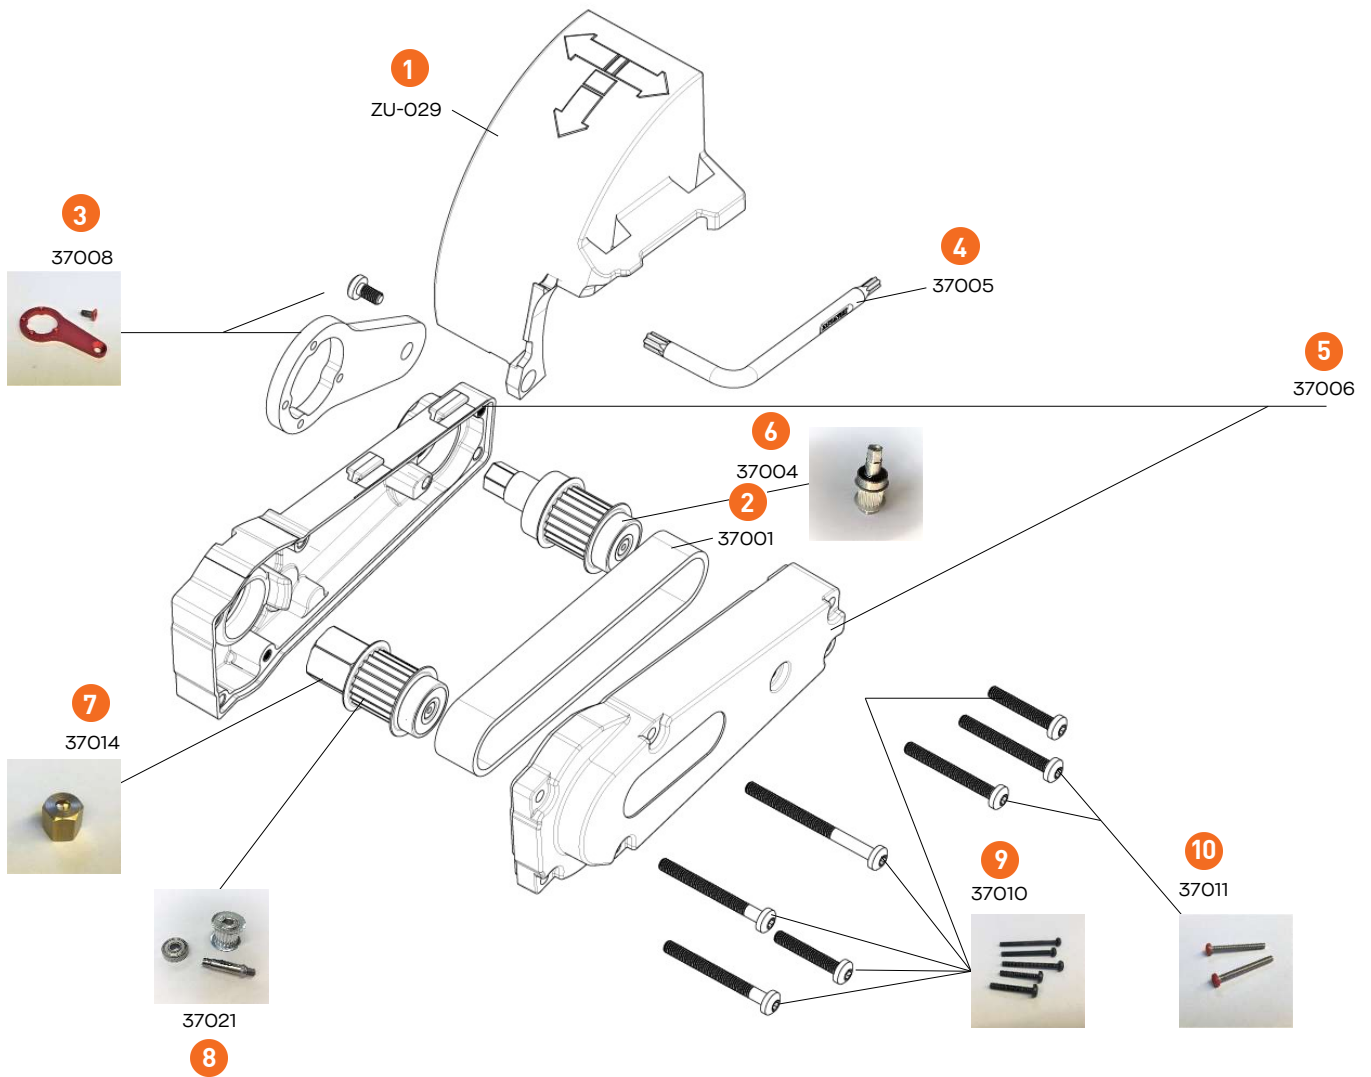

# HTROTBPB BRISTLE BLASTER® PNEUMATIC

Drawing #	Factory Item #	BlastOne Part #	Description
1	30502	HTROT30502	O-Ring
2	30505	HTROT30505	Spring
3	30506	HTROT30506	O-Ring
4	30507	HTROT30507	Valve Stem
5	30510	HTROTO30510	Pin
6	30523	HTROTO30523	Ball Bearing
7	30526	HTROTO30526	Ball Bearing
8	30527	HTWBT30527	Pin Set
9	30528	HTWBT30528	Gear Wheel Set

**HTROTBPB BRISTLE BLASTER® PNEUMATIC**

Drawing #	Factory Item #	BlastOne Part #	Description
10	30529	HTWBT30529	Pin Set
11	30533	HTROTO30533	Hex-Nut
12	30539	HTROTO30539	Valve Screw
13	30550	HTROTO30550	Handle
14	30552	HTROTO30552	Motor Housing
15	30556	HTWBT30556	Air Inlet Screw
16	30557	HTWBT30557	Washer
17	30558	HTROTO30558	O-Ring
18	30559	HTROTO30559	Air Duct
19	30560	HTWBT30560	Fastening Clamp
20	30561	HTROTO30561	Air Hose
21	30562	HTROTO30562	Air Outlet Set
22	30564	HTWBT30564	Muffler
23	30565	HTWBT30565	Cage
24	30566	HTWBT30566	Housing Cover
25	30571	HROTO30571	Trigger
26	30575	HTWBT30575	Gear Housing
27	30579	HTROT30579	Tooth Belt
28	30583	HTROTO30583	Spacer-Washer
29	30587	HTROT30587	Screw Set
30	30592	HTWBT30592	Housing Cover
31	30593	HTROTO30593	Bristle Blaster Arm Pneumatic
32	30596	HTROT30596	Tooth Belt Output
33	30951	HTWBT30951	Bristle Blaster Transmission Repair Set Pneumatic
34	30954	HTWBT30954	Bristle Blaster Engine Repair Set Pneumatic
35	52042	HTWBT52042	Bristle Blaster Name Plate Pneumatic Industrial

# HTROTBPBPC BRISTLE BLASTER® CORDLESS GEAR BOX

Drawing #	Factory Item #	BlastOne Part #	Description
1	ZU-029	HTROTZU029	Protection Cover
2	37001	HTROTBPBPCOB	Drive Belt
3	37008	HTROT37008	Accelerator Bar Arm
4	37005	HTROT37005	Torx Wrench
5	37006	HTROT37006	Gearbox Housing set
6	37004	HTROT37004	Mounted Output Shaft set
7	37014	HTROT37014	Sleeve Nut
8	37021	HTROT37021	Input Shaft Assembly
9	37010	HTROTZ37010	Screws for Gearbox, Black, Set of 5
10	37011	HTROTZ37011	Screws for Gearbox, Red, Set of 2