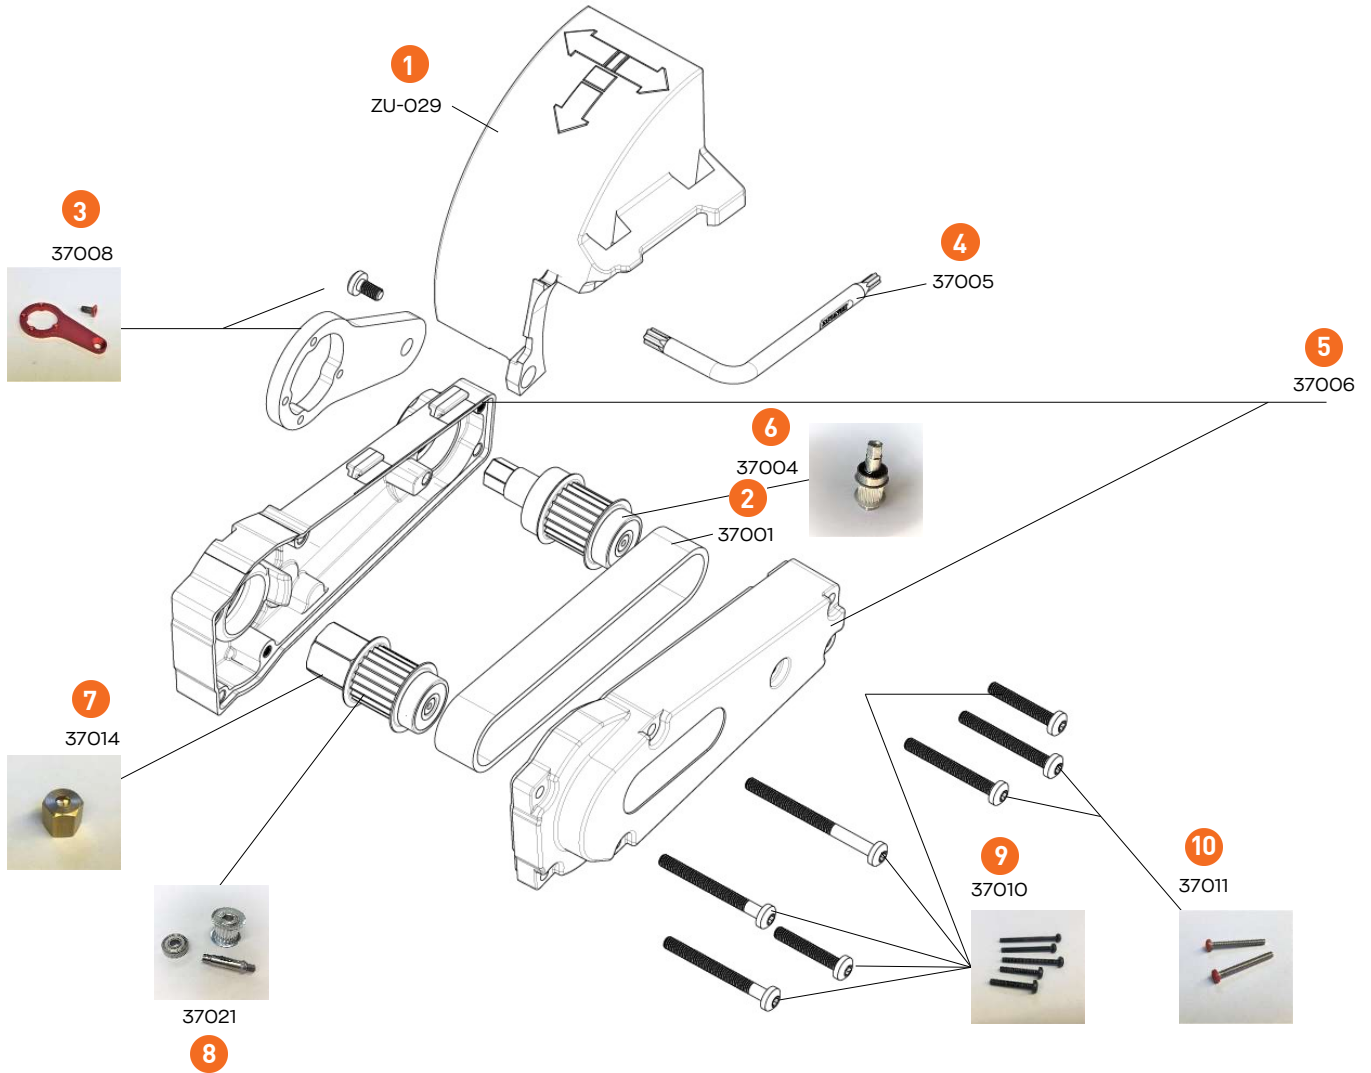

# HTROTBPPE BRISTLE BLASTER® ELECTRIC SINGLE (900 W) GEAR BOX

Drawing #	Factory Item #	BlastOne Part #	Description
1	ZU-029	HTROTZU029	Protection Cover
2	37001	HTROTBPJOB	Drive Belt
3	37008	HTROT37008	Accelerator Bar Arm
4	37005	HTROT37005	Torx Wrench
5	37006	HTROT37006	Gearbox Housing set
6	37004	HTROT37004	Mounted Output Shaft set
7	37014	HTROT37014	Sleeve Nut
8	37021	HTROT37021	Input Shaft Assembly
9	37010	HTROTZ37010	Screws for Gearbox, Black, Set of 5
10	37011	HTROTZ37011	Screws for Gearbox, Red, Set of 2

# HTROTBPB BRISTLE BLASTER® ELECTRIC SINGLE (900 W) MOTOR

Drawing #	Factory Item #	BlastOne Part #	Description
11	31200	HTROT31200	Armature Set, 120v
12	31201	HTROT31201	On/Off Switch, 120v
13	31202	HTROT31202	Switch Lever
14	31203	HTROT31203	Pivoting Switch
15	31204	HTROT31204	Rubber Motor Brushing
16	31207	HTROT31207	Anti-Vibration Handle
17	30522	HTROT30522	Motor Ball Bearing, 8 x 22 x 7
18	30536	HTROT30536	Motor Ball Bearing, 6 x 19 x 6
19	37015-2	HTWBT37015	Set of Motor Brushes and Brush Holders, 120v

# HTROTBPED BRISTLE BLASTER® ELECTRIC DOUBLE (900 W) GEAR BOX

Drawing #	Factory Item #	BlastOne Part #	Description
1	ZU-028	HTROTZU028	Protection Cover
2	37001	HTROTBPCOB	Drive Belt
3	37009	HTROT37009	Accelerator Bar Arm
4	37005	HTROT37005	Torx Wrench
5	37006	HTROT37006	Gearbox Housing set
6	37004	HTROT37004	Mounted Output Shaft set
7	37014	HTROT37014	Sleeve Nut
8	37021	HTROT37021	Input Shaft Assembly
9	37010	HTROTZ37010	Screws for Gearbox, Black, Set of 5
10	37011	HTROTZ37011	Screws for Gearbox, Red, Set of 2